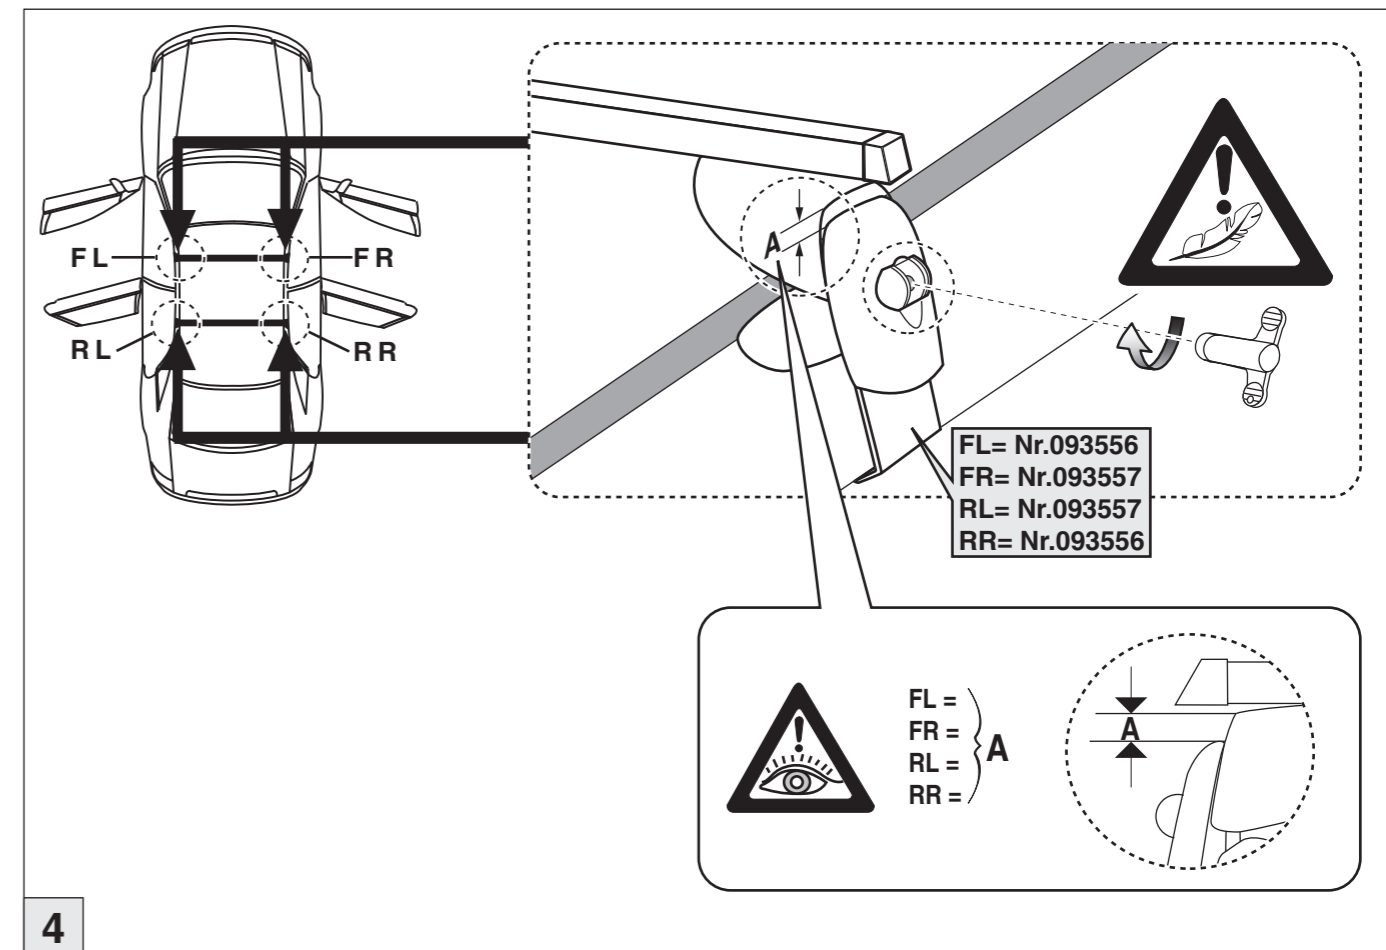

Atera SIGNO

Honda
Accord 03/2003–06/2008