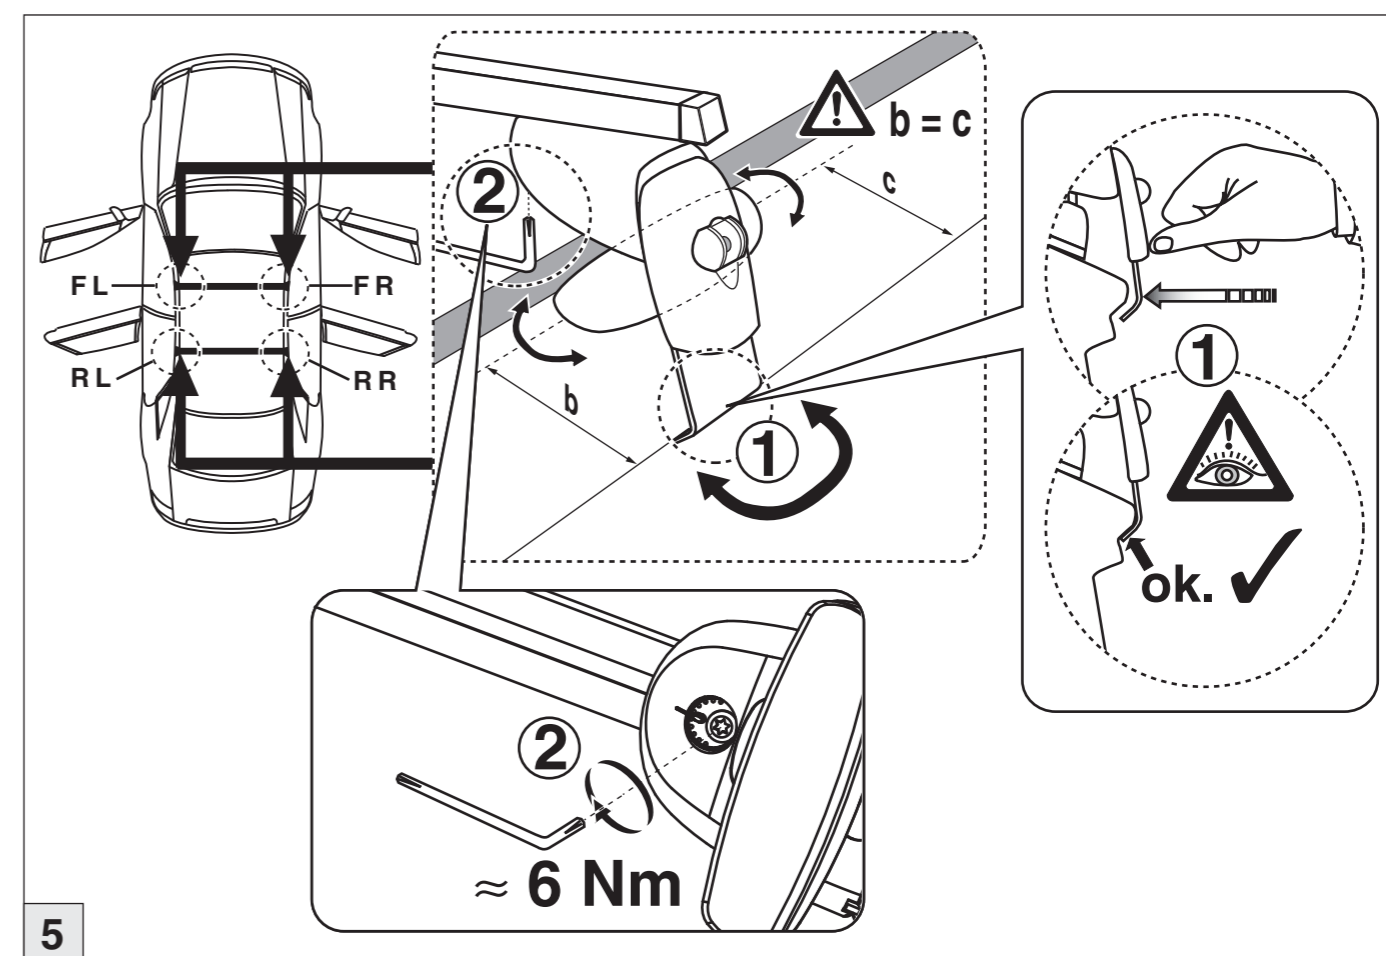

Atera SIGNO

Honda
Accord 03/2003–06/2008

INFO

1

2

3

Atera SIGNO

Honda
Accord 03/2003–06/2008

4

5