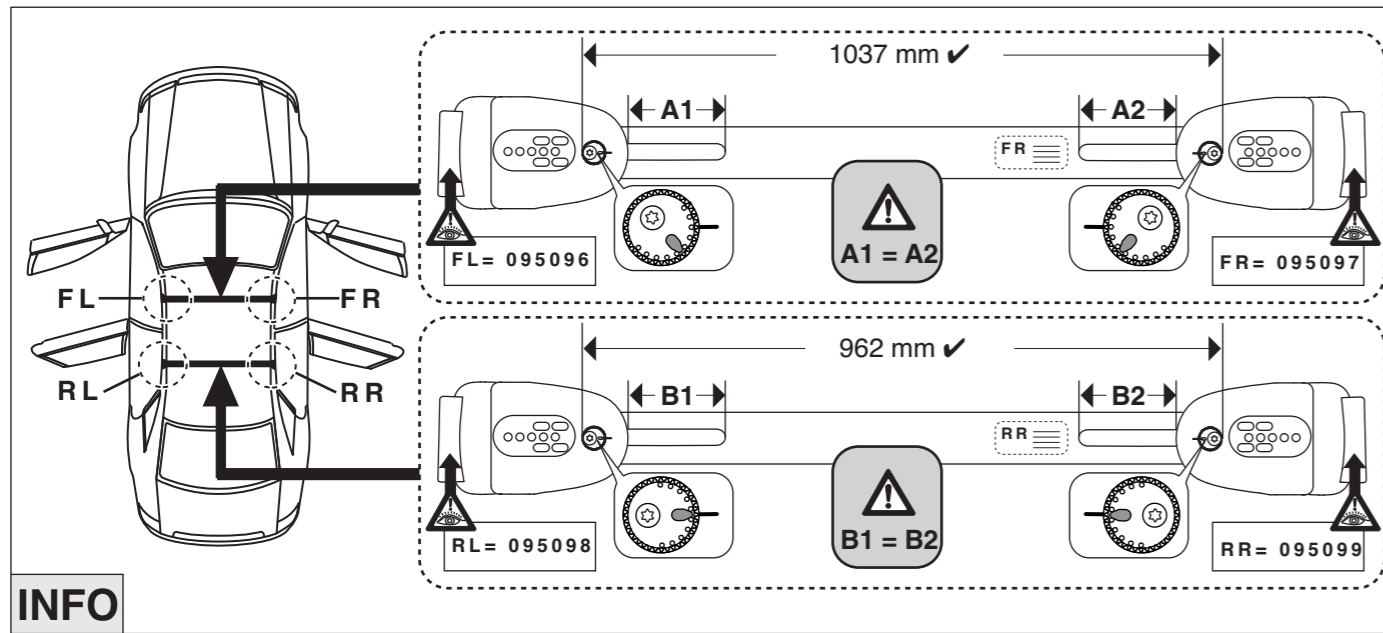

Atera SIGNO

Seat
Leon 09/2005–11/2012

Atera SIGNO

Seat
Leon 09/2005–11/2012