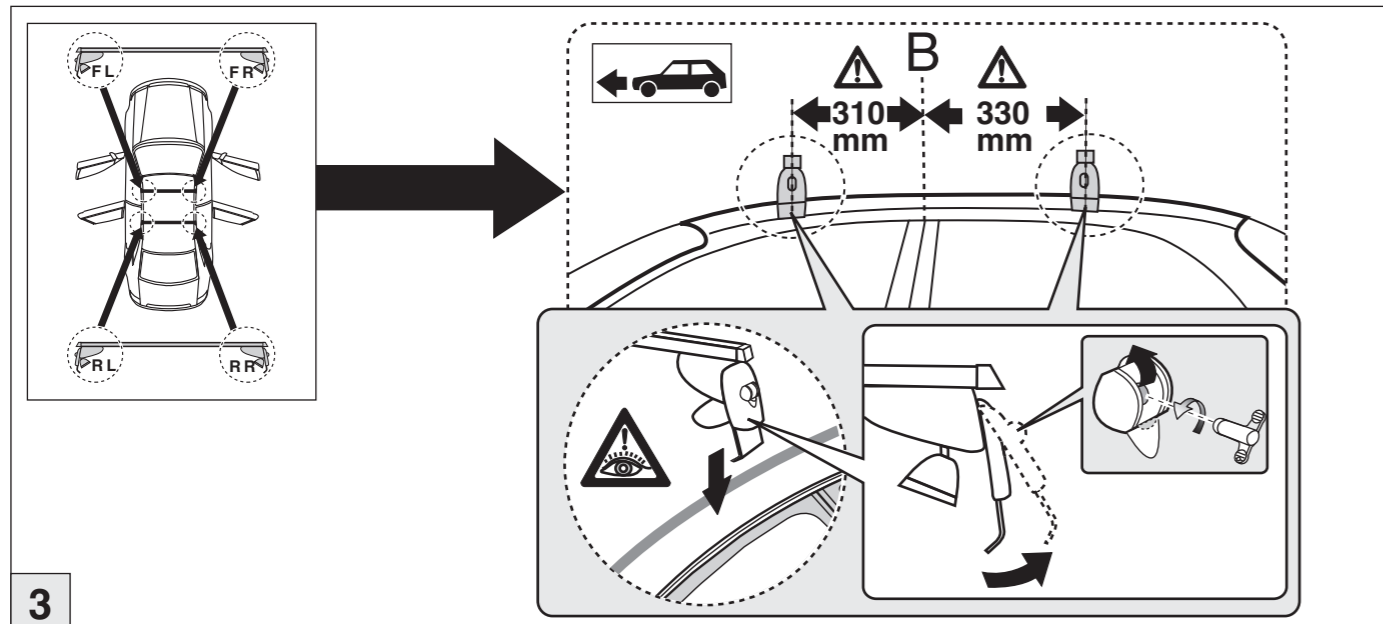

Atera® SIGNO

Honda
Civic 5-türig/doors/portes 02/2006–02/2012

INFO

1

2

3

Atera® SIGNO

Honda
Civic 5-türig/doors/portes 02/2006–02/2012

4

5