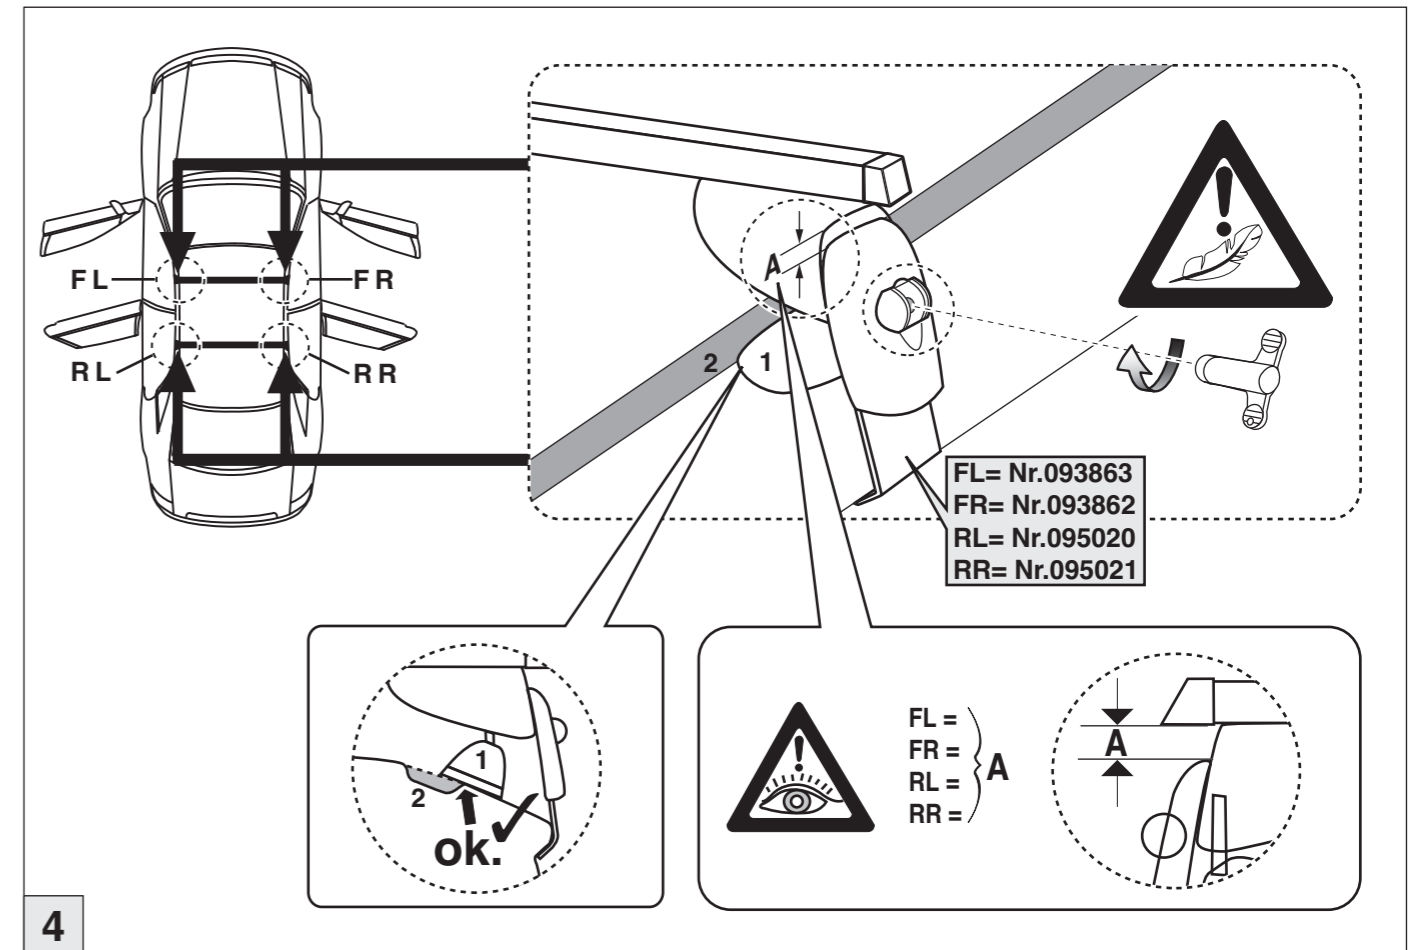

Atera® SIGNO

Honda
Civic 5-türig/doors/portes 02/2006–02/2012