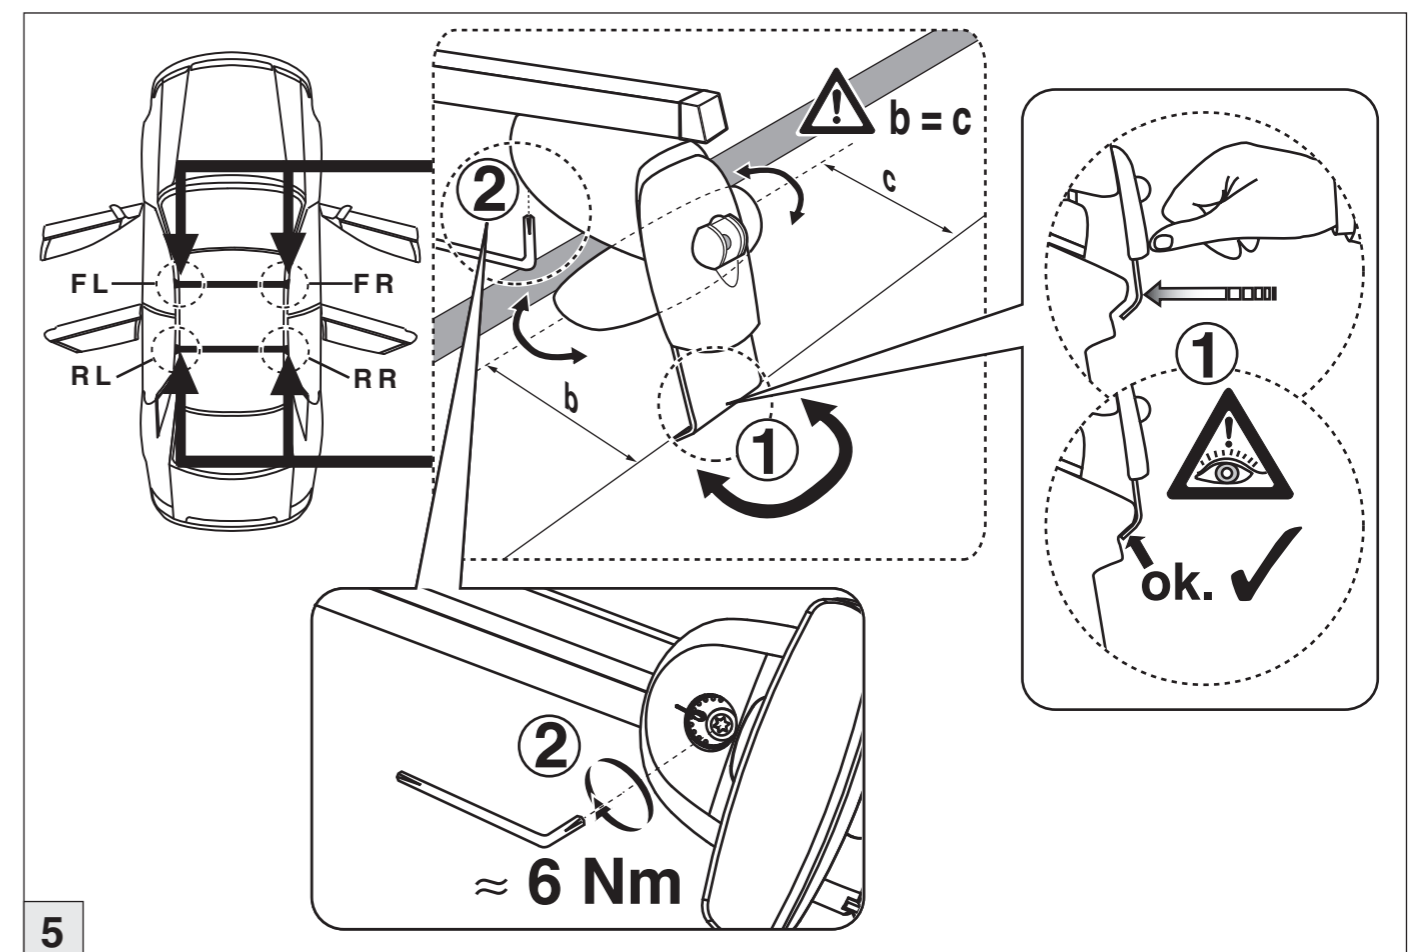

Atera® SIGNO

Honda
Civic 5-türig/doors/portes 02/2006–02/2012

INFO

1

2

3

Atera® SIGNO

Honda
Civic 5-türig/doors/portes 02/2006–02/2012

4

5