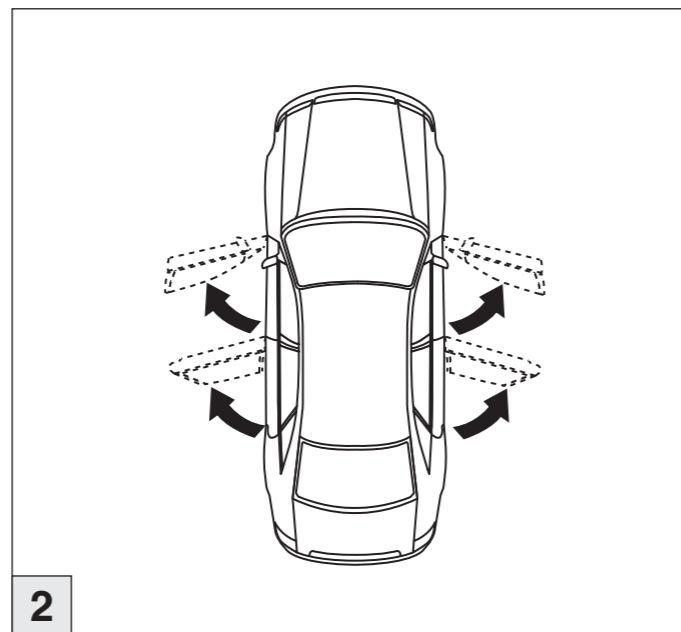

Atera® SIGNO

Honda
Civic 5-türig/doors/portes 02/2006–02/2012

INFO

1

2

3

Atera® SIGNO

Honda
Civic 5-türig/doors/portes 02/2006–02/2012

4

5