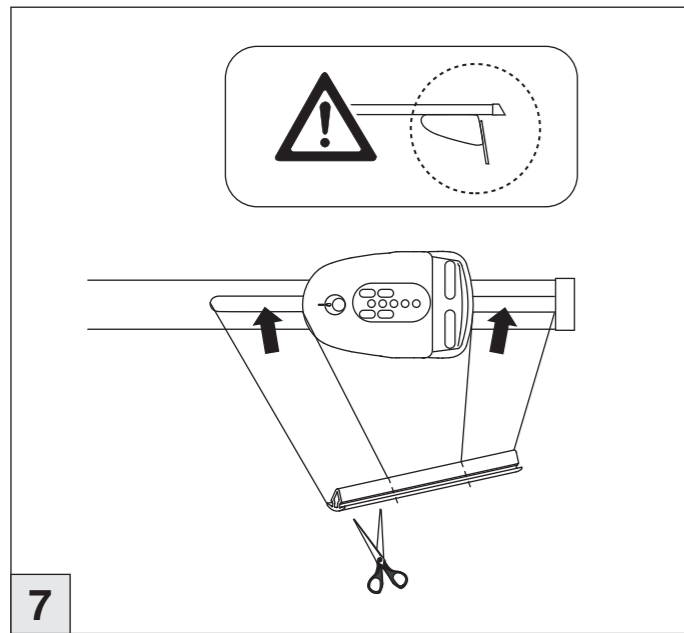

Atera SIGNO

Saab 9-3 Sport Limousine/Kombi 09/2005 –
Cadillac BLS 2005 –
Opel Astra Limousine 04/2004 –12/2009

Opel Astra Caravan 09/2004 – 04/2016
Opel Astra Coupé 10/2004 –
Opel Zafira 07/2005–