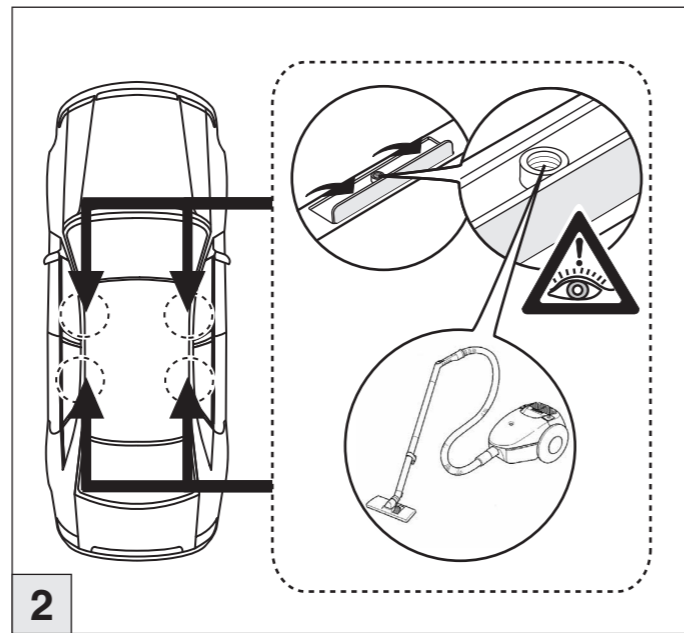

Atera SIGNO

Saab 9-3 Sport Limousine/Kombi 09/2007 –
Cadillac BLS 2005 –
Opel Astra Limousine 04/2004 –12/2009

Opel Astra Caravan 09/2004 – 04/2016
Opel Astra Coupé 10/2004 –
Opel Zafira 07/2005–