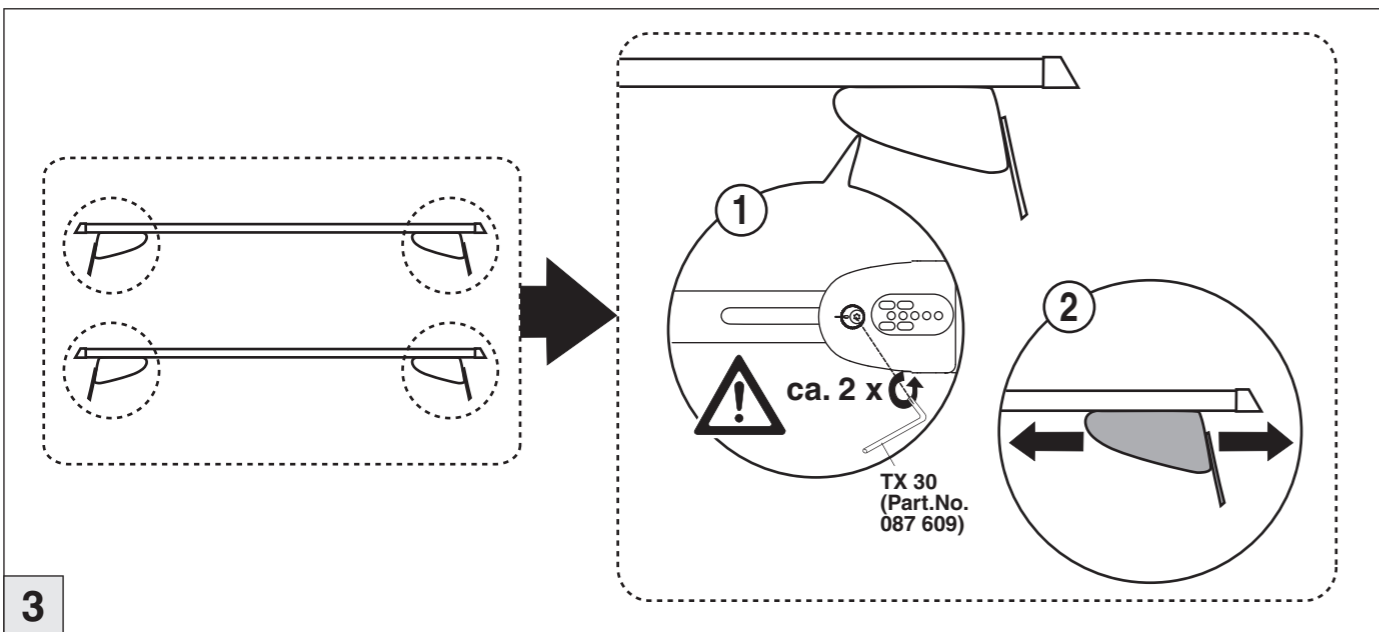

Atera SIGNO

Saab 9-3 Sport Limousine/Kombi 09/2007 –
Cadillac BLS 2005 –
Opel Astra Limousine 04/2004 –12/2009

Opel Astra Caravan 09/2004 – 04/2016
Opel Astra Coupé 10/2004 –
Opel Zafira 07/2005–