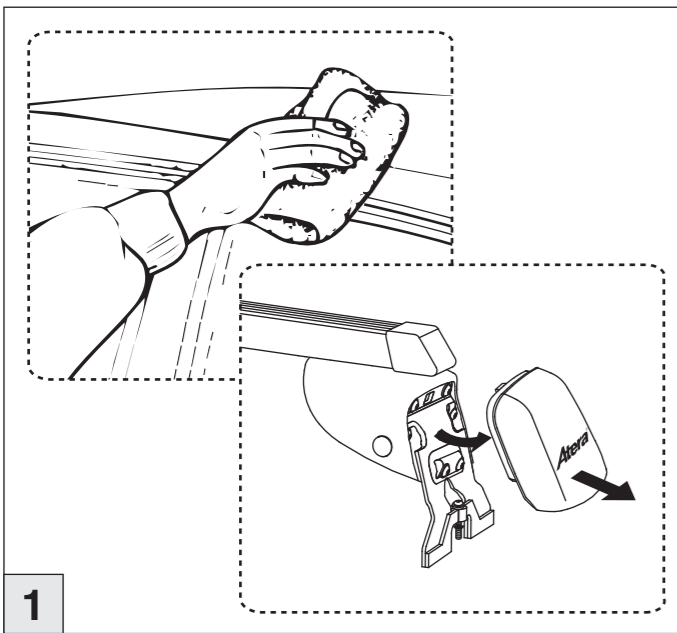

Atera SIGNO

Saab 9-3 Sport Limousine/Kombi 09/2007 –
Cadillac BLS 2005 –
Opel Astra Limousine 04/2004 –12/2009

Opel Astra Caravan 09/2004 – 04/2016
Opel Astra Coupé 10/2004 –
Opel Zafira 07/2005–