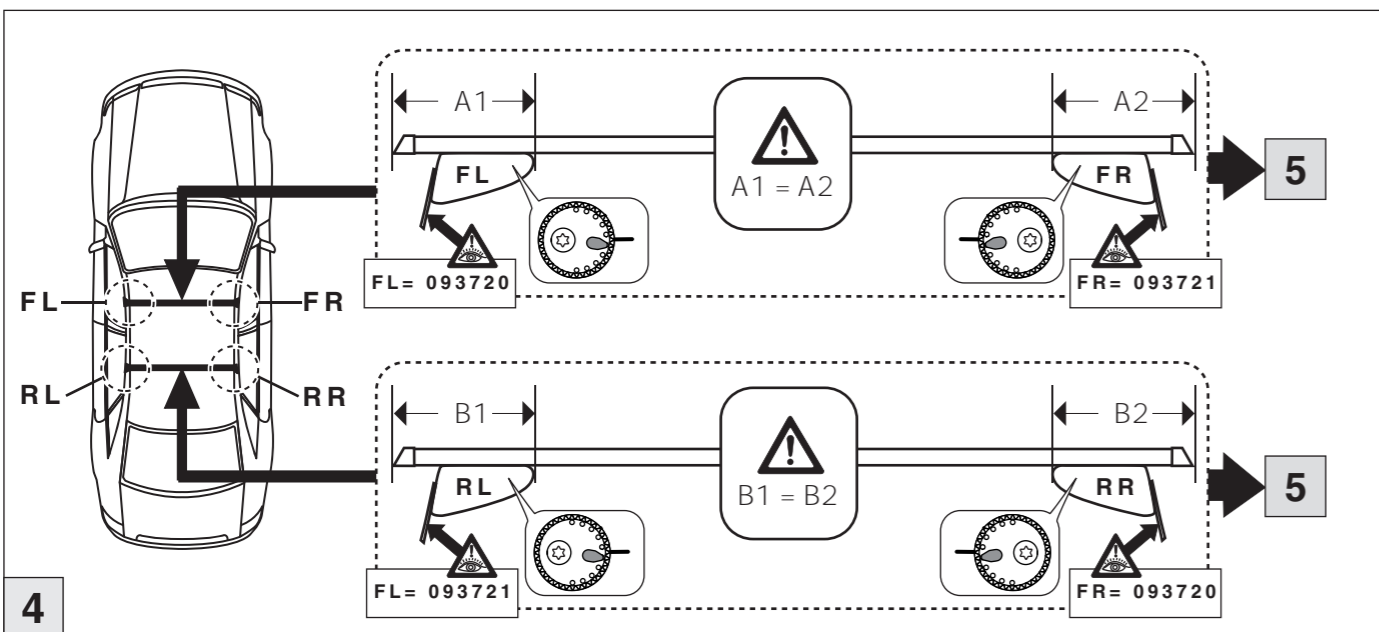

Atera SIGNO

Saab 9-3 Sport Limousine/Kombi 09/2007 –
Cadillac BLS 2005 –
Opel Astra Limousine 04/2004 –12/2009

Opel Astra Caravan 09/2004 – 04/2016
Opel Astra Coupé 10/2004 –
Opel Zafira 07/2005–