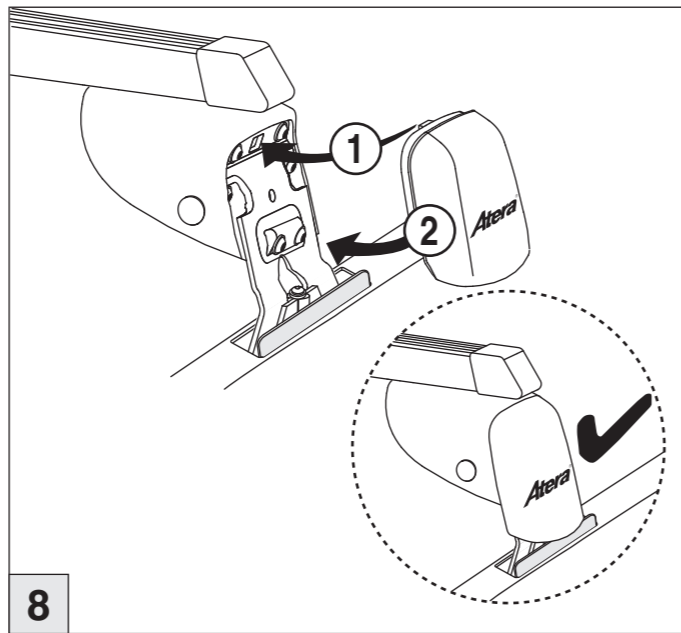

Atera SIGNO

Saab 9-3 Sport Limousine/Kombi 09/2005 –
Cadillac BLS 2005 –
Opel Astra Limousine 04/2004 –12/2009

Opel Astra Caravan 09/2004 – 04/2016
Opel Astra Coupé 10/2004 –
Opel Zafira 07/2005–