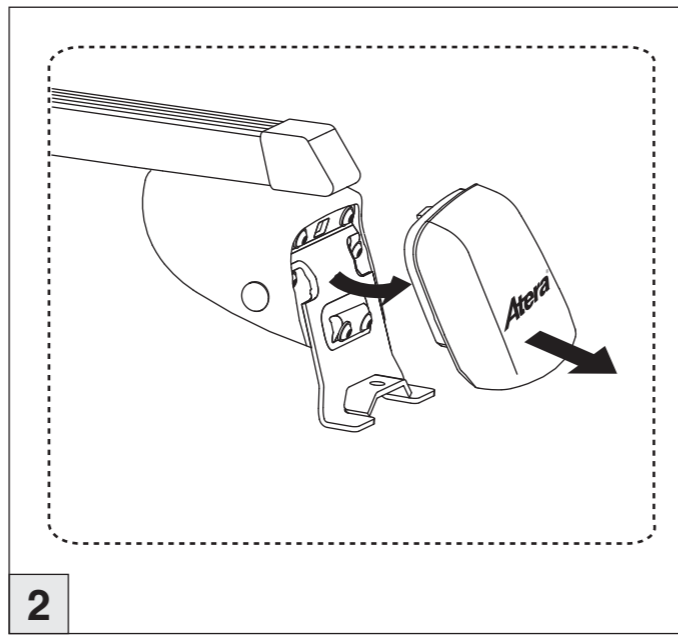

Atera SIGNO

Fiat Scudo 07/2006–09/2016
Citroen Jumpy 07/2006–09/2016

Peugeot Expert 02/2007–09/2016
Toyota ProAce 10/2013–09/2016