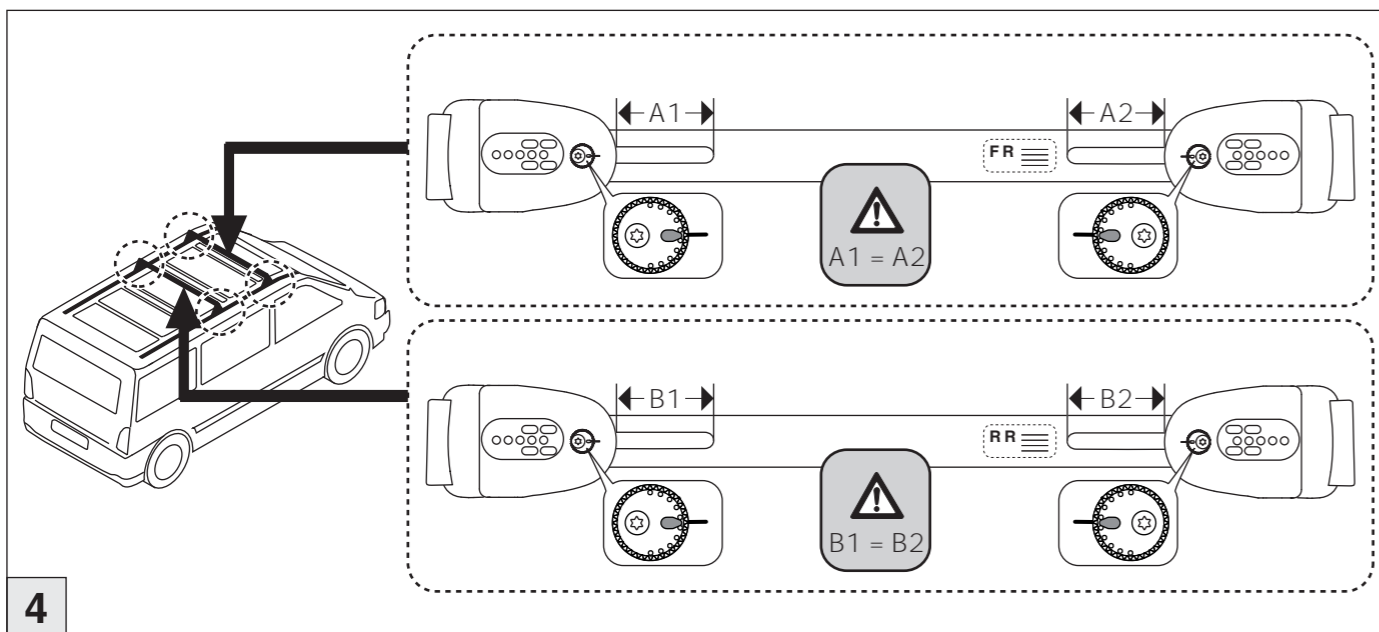

Atera SIGNO

Fiat Scudo 07/2006–09/2016
Citroen Jumpy 07/2006–09/2016

Peugeot Expert 02/2007–09/2016
Toyota ProAce 10/2013–09/2016