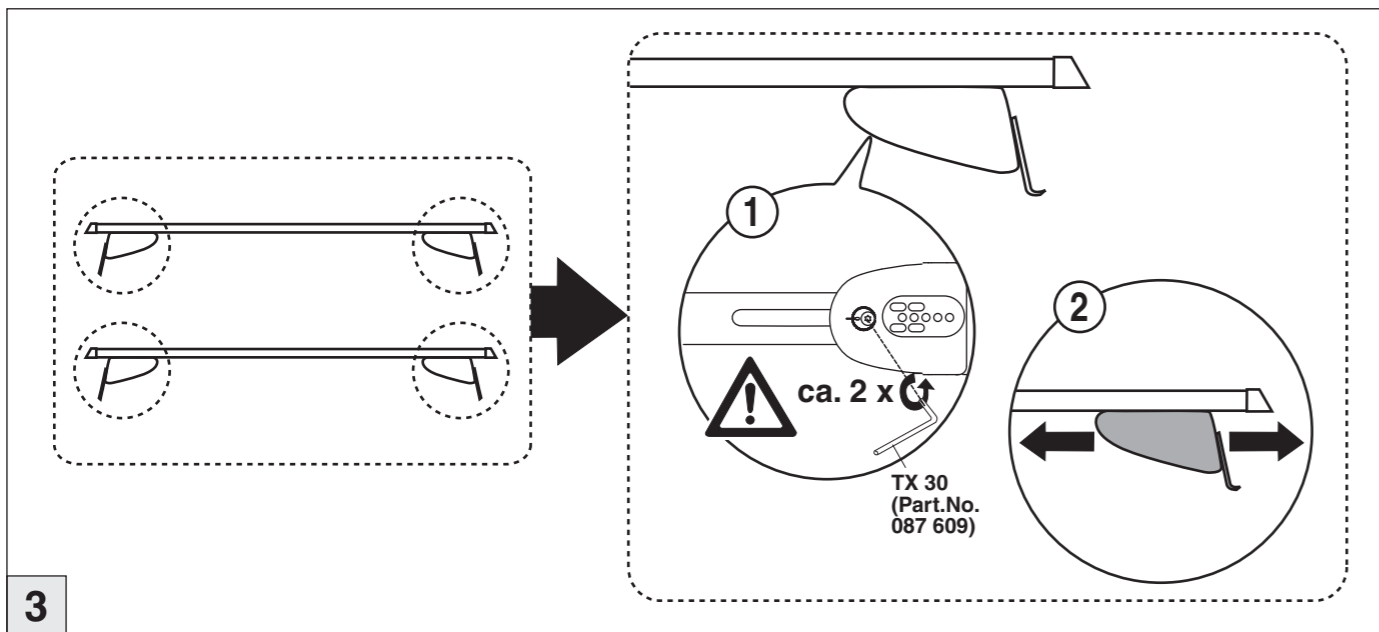

Atera SIGNO

Fiat Scudo 07/2006–09/2016
Citroen Jumpy 07/2006–09/2016

Peugeot Expert 02/2007–09/2016
Toyota ProAce 10/2013–09/2016