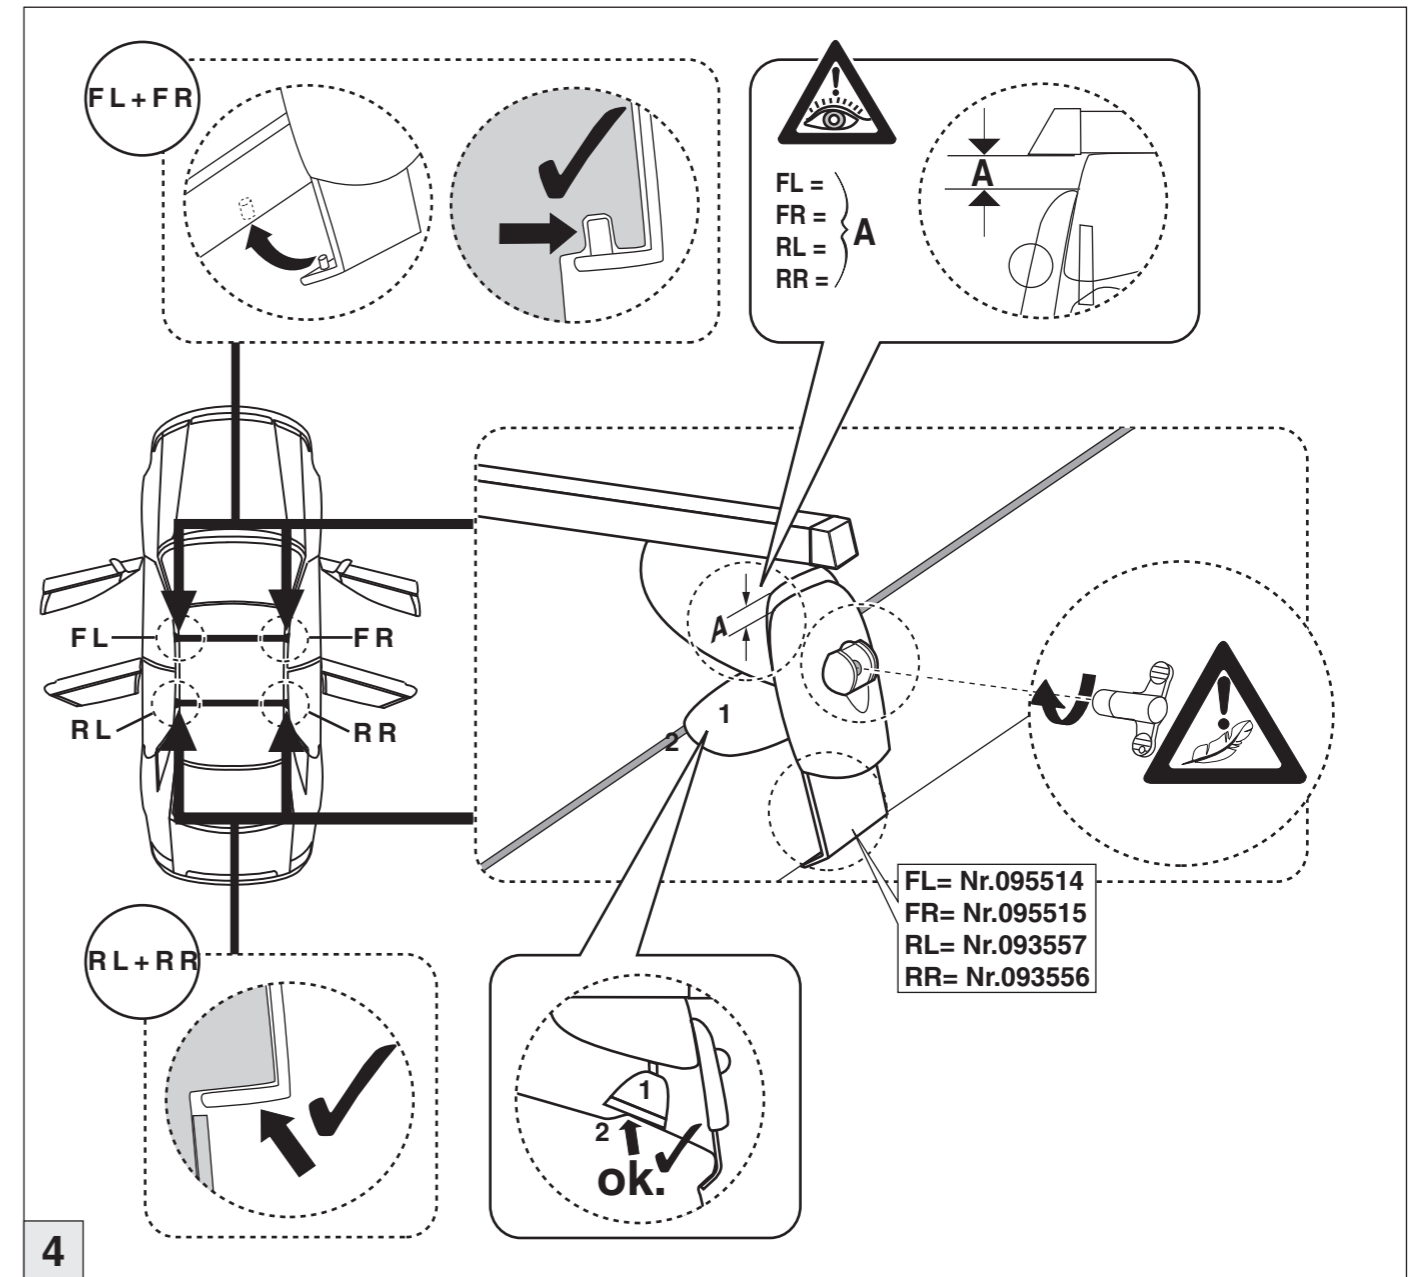

Atera SIGNO

Seat Ibiza 7/2008-07/2015
5-türig/doors/portes

Seat Ibiza 7/2015-06/2017
5-türig/doors/portes