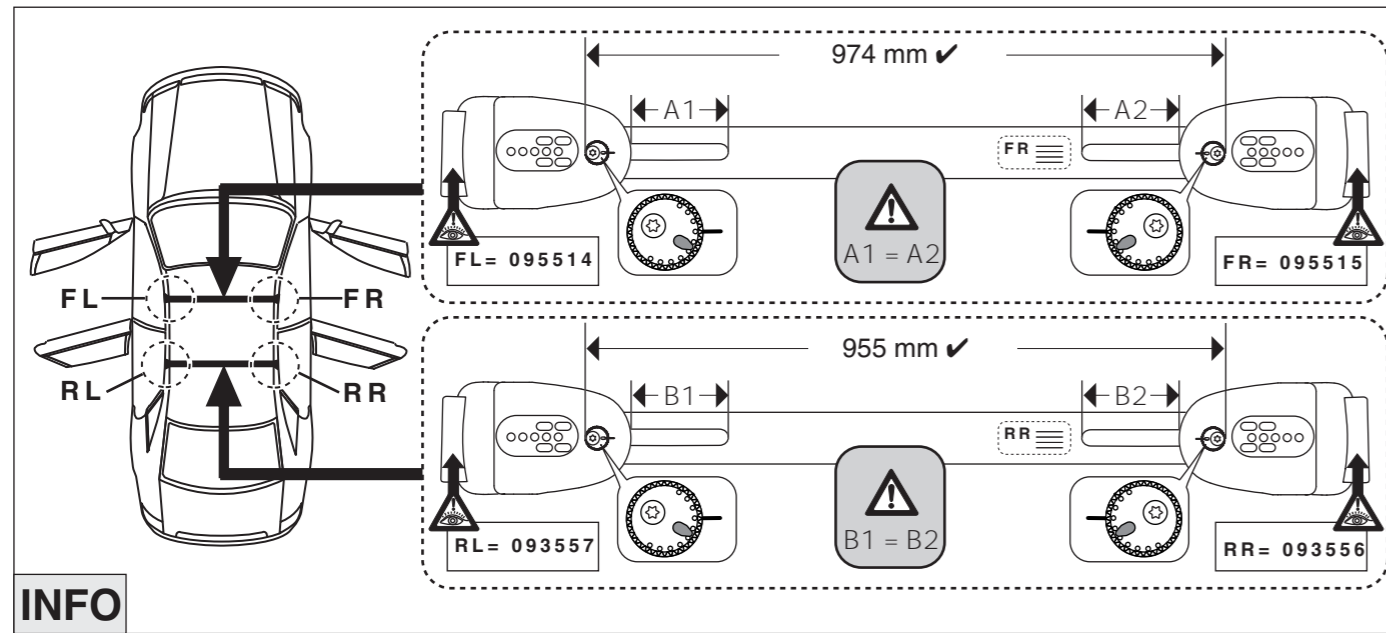

Atera SIGNO

Seat Ibiza 7/2008-07/2015
5-türig/doors/portes

Seat Ibiza 7/2015-06/2017
5-türig/doors/portes