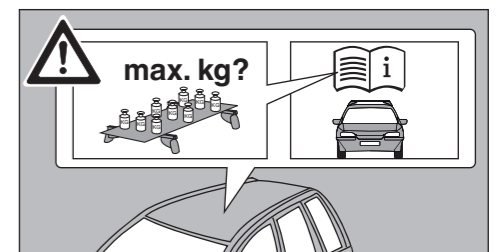

Atera
MADE IN GERMANY

Atera GmbH
Im Herrach 1
D-88299 Leutkirch
Internet: www.atera.de

© ATERA GmbH
Ref.-Nr.: 044 283_096434428300_992570050200
Ref.-Nr.: 045 283_096434528300_992570050200
Stand/State: 04/10/2017 – Rev 00 Ver 02