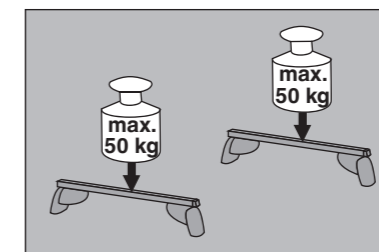

Atera
MADE IN GERMANY

Atera GmbH
Im Herrach 1
D-88299 Leutkirch
Internet: www.atera.de

© ATERA GmbH
Ref.-Nr.: 044 283_096434428300_992570050200
Ref.-Nr.: 045 283_096434528300_992570050200
Stand/State: 04/10/2017 – Rev 00 Ver 02