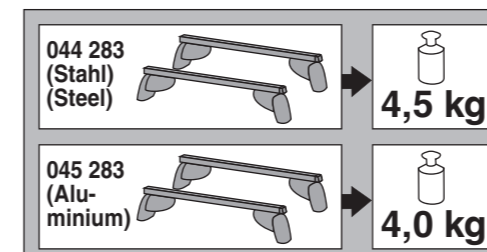

Atera
MADE IN GERMANY

Atera GmbH
Im Herrach 1
D-88299 Leutkirch
Internet: www.atera.de

© ATERA GmbH
Ref.-Nr.: 044 283_096434428300_992570050200
Ref.-Nr.: 045 283_096434528300_992570050200
Stand/State: 04/10/2017 – Rev 00 Ver 02